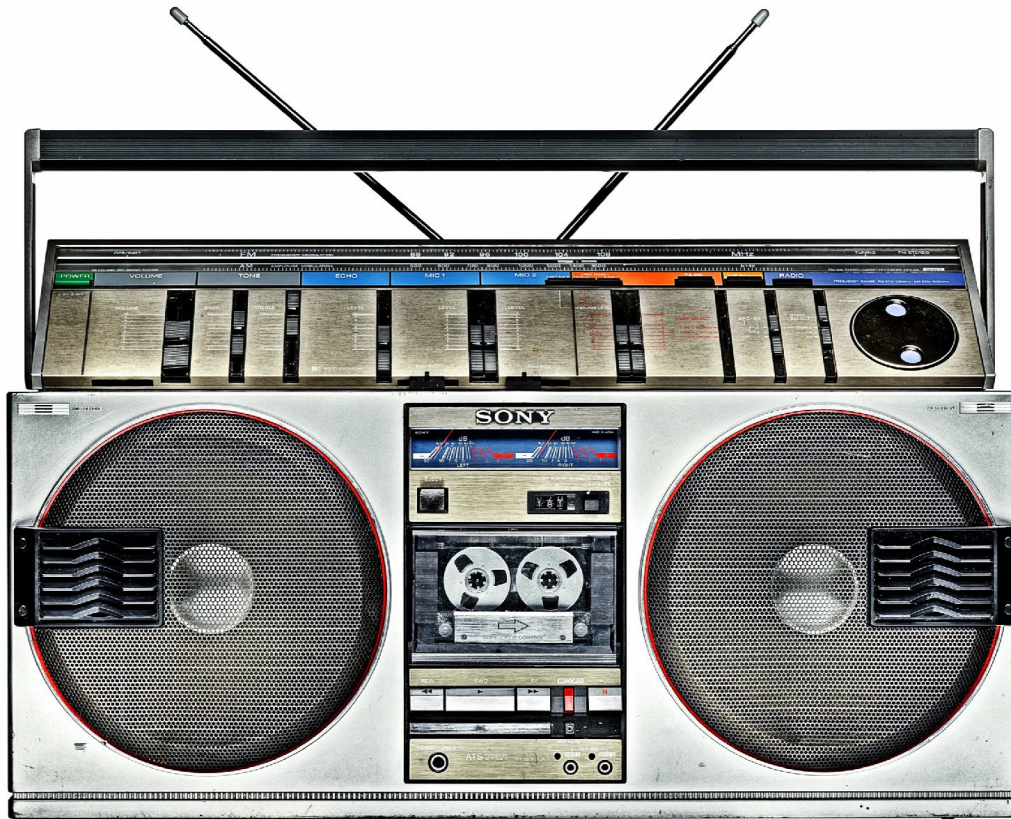

# SAMUEL OWEN GALLERY

Lyle Owerko, *BOOMBOX #29 (orange frame)*, 2010

Archival print, 16 x 20 in.

OweL.0029.M, Price Upon Request