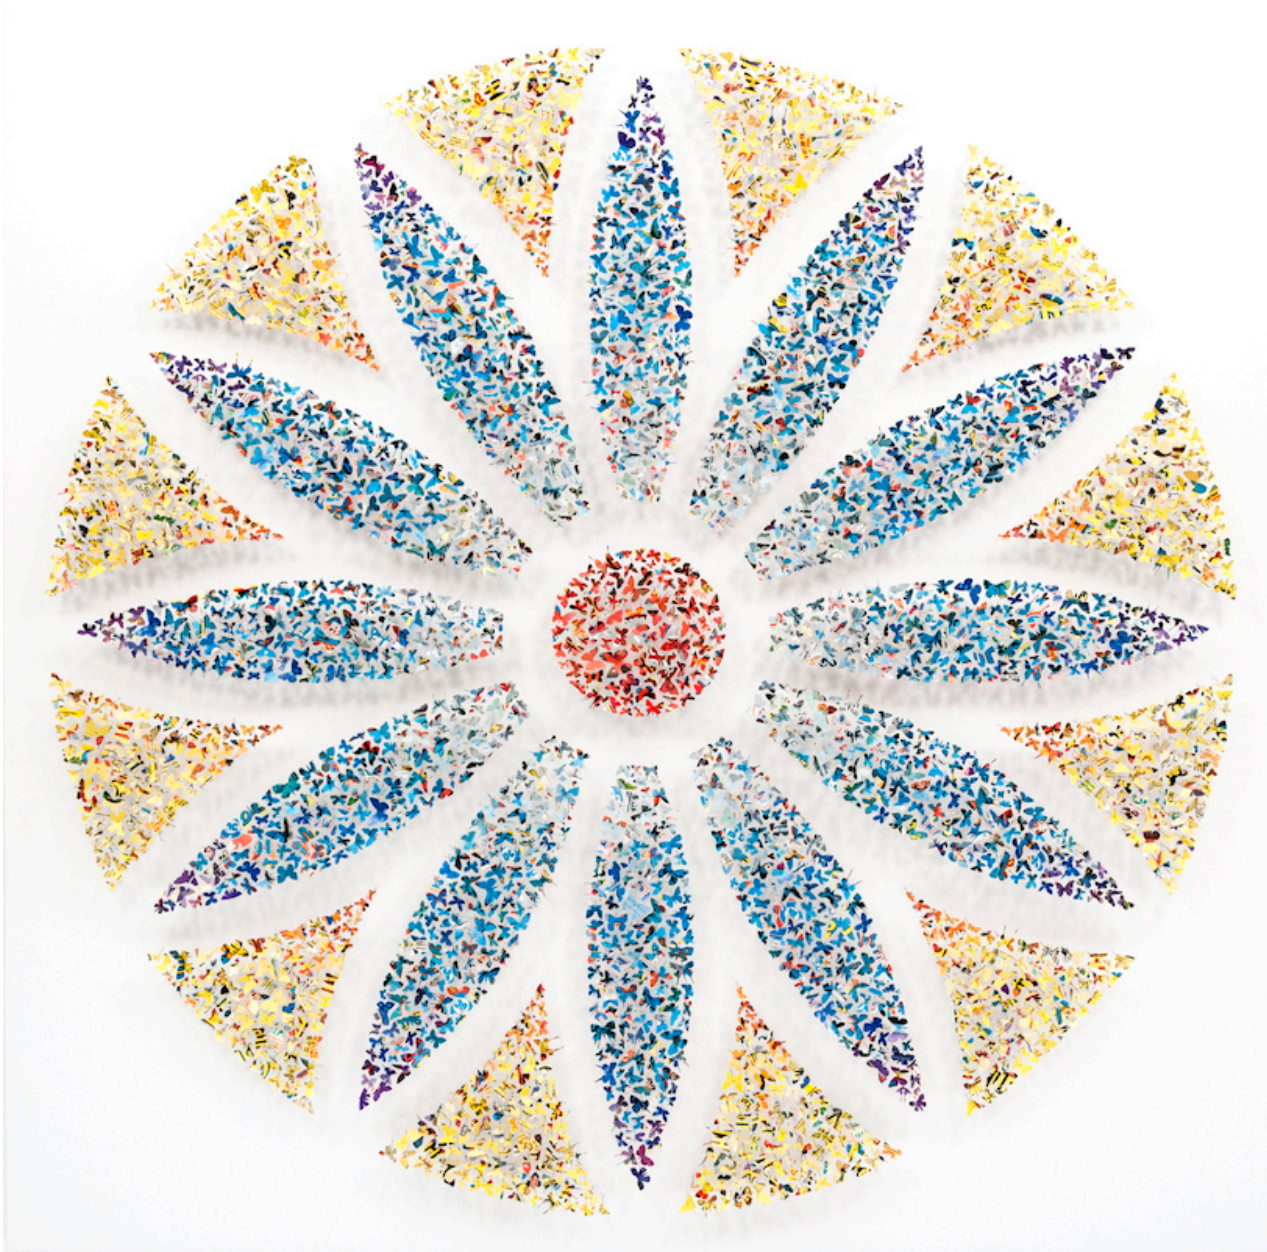

# SAMUEL OWEN GALLERY

Charles Patrick, *My Whole World Revolves Around You*, 2017  
Mixed Media, 60 in. x 60 in. x 4 in.  
PatC.0155.U, Price Upon Request